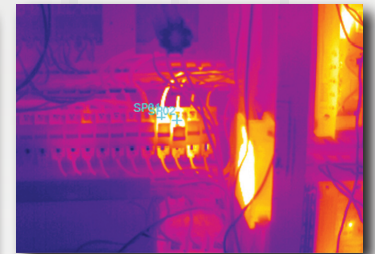

Dynamic Balancing

Both on-site and in-house: our trained technicians inspect, analyze and expertly balance your rotating machinery using precision instruments. For larger machinery, our in-house equipment can accommodate up to 14,000 lbs.

Troubleshooting motors and other electronic equipment

Finding the root cause of motor failures keeps downtime to a minimum and provides an immediate solution to get your operation back up and running at full capacity often resulting long term operating issues.

Laser Shaft Alignment

Prolong the life and improve the efficiency of your equipment. Using computerized laser alignment technology, our experienced staff will accurately analyze and align your machinery to optimum performance.

Vibration Analysis is performed by our technicians

Our Technicians utilize the latest technology to accurately diagnose drives and motors while in-service without interruption. Trends can also be tracked and monitored to predict potential trouble spots.

Motor Diagnostic Test

Electrical, polarization, surge, and other aspects are all analyzed. Tests are performed on-site by our expert service staff. Capabilities include large and small motors, AC or DC, variable speed, three-phase, commutator motors, pumps, eddy current drives and many others.

800.922.1882

Nationwide Service

Improved Reliability   Increased Uptime   Save Energy

Dreisilker Electric Motors. 352 Roosevelt Road, Glen Ellyn, IL 60137